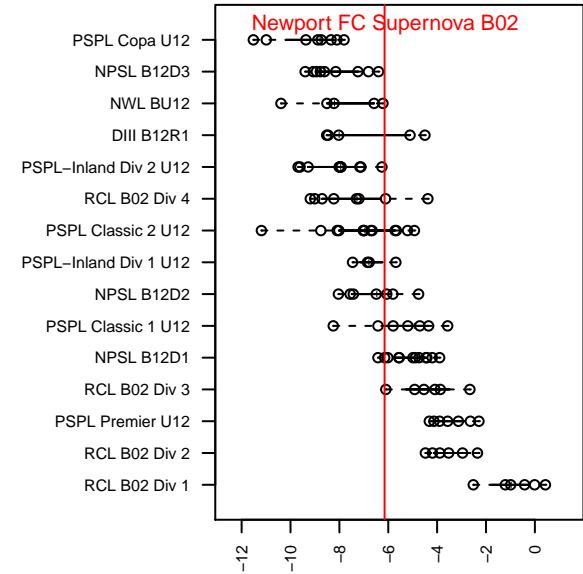

**attack and defense rating
relative to others at age
and all opponents in last 13 months**