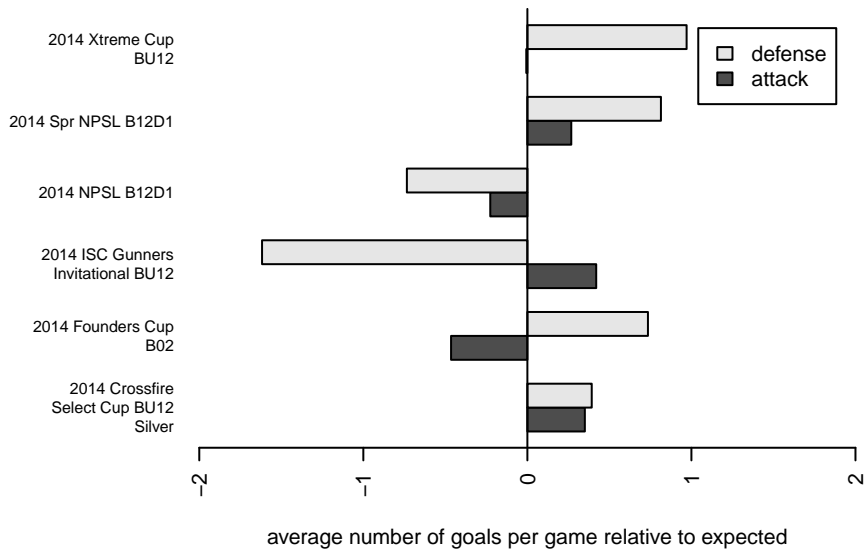

Performance relative to 13 month average