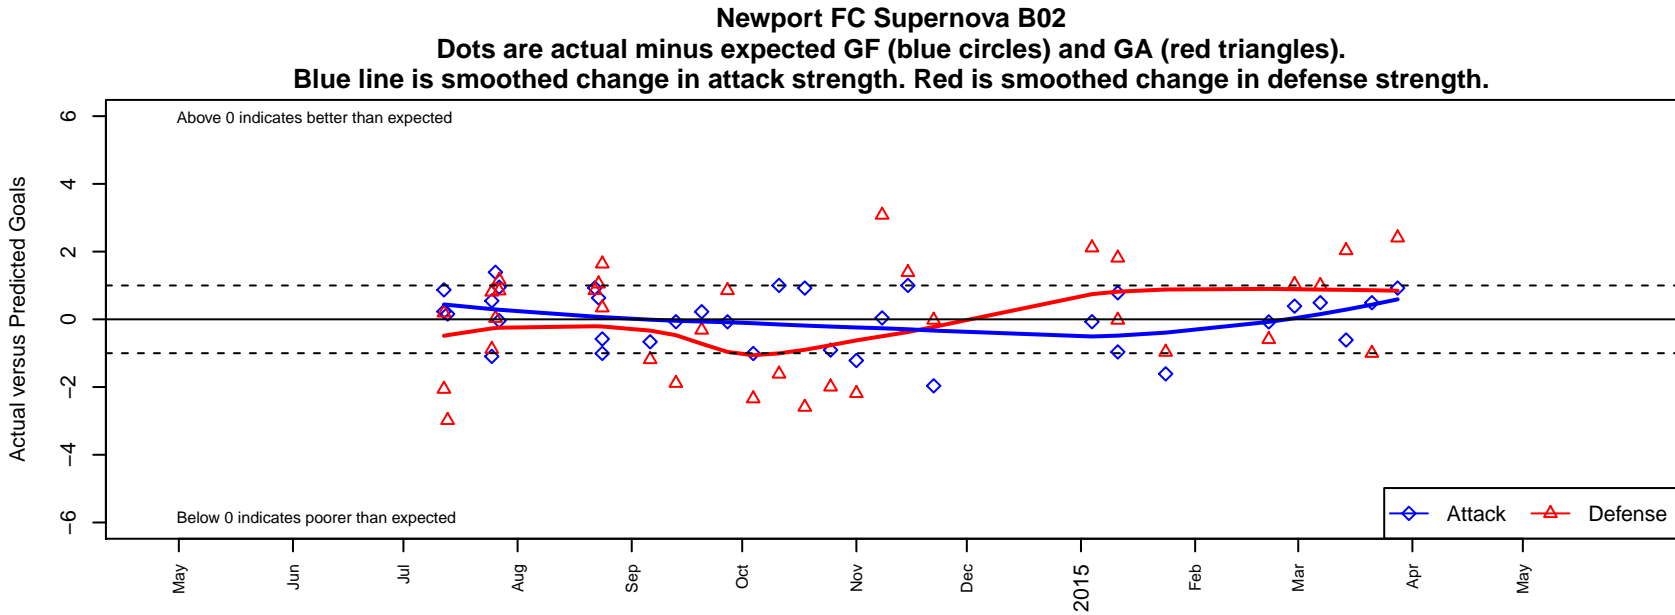

**attack and defense variance (black dot)
relative to other teams
and top 10 in region**

**attack and defense rating
relative to others at age
and all opponents in last 13 months**

Newport FC Supernova B02

Newport Youth SC
Bellevue, WA
B02 total strength=541
attack=0.59 defense=0.28
fall league = NPSL B12D1
spr league = Spr NPSL B12D1

alt names used:
Newport FC Supernova 02
Newport FC Supernova '02
Newport FC Super Nova B02
NYSC 02 Supernova
Newport FC Supernova 02
Newport FC B02 Supernova

Venues played:
2014 ISC Gunners Invitational BU12
2014 Crossfire Select Cup BU12 Silver
2014 Xtreme Cup BU12
2014 NPSL B12D1
2014 Founders Cup B02
2014 Spr NPSL B12D1