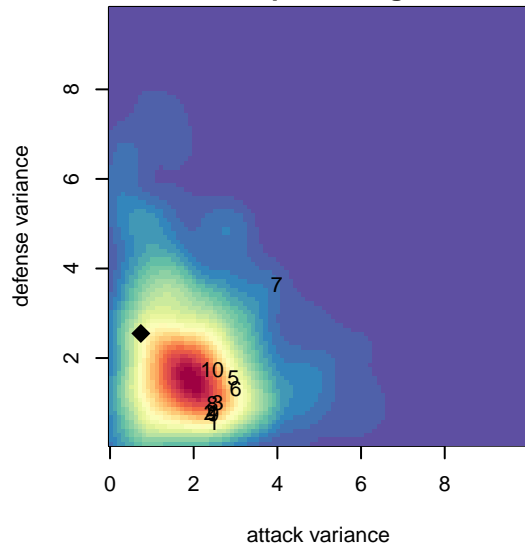

**attack and defense variance (black dot)
relative to other teams
and top 10 in region**