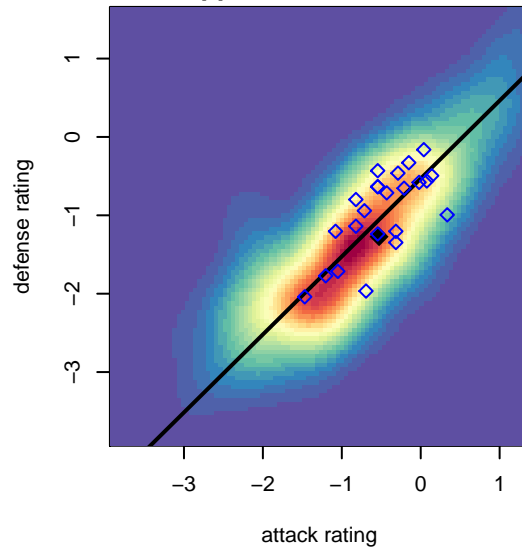

**attack and defense rating
relative to others at age
and all opponents in last 13 months**